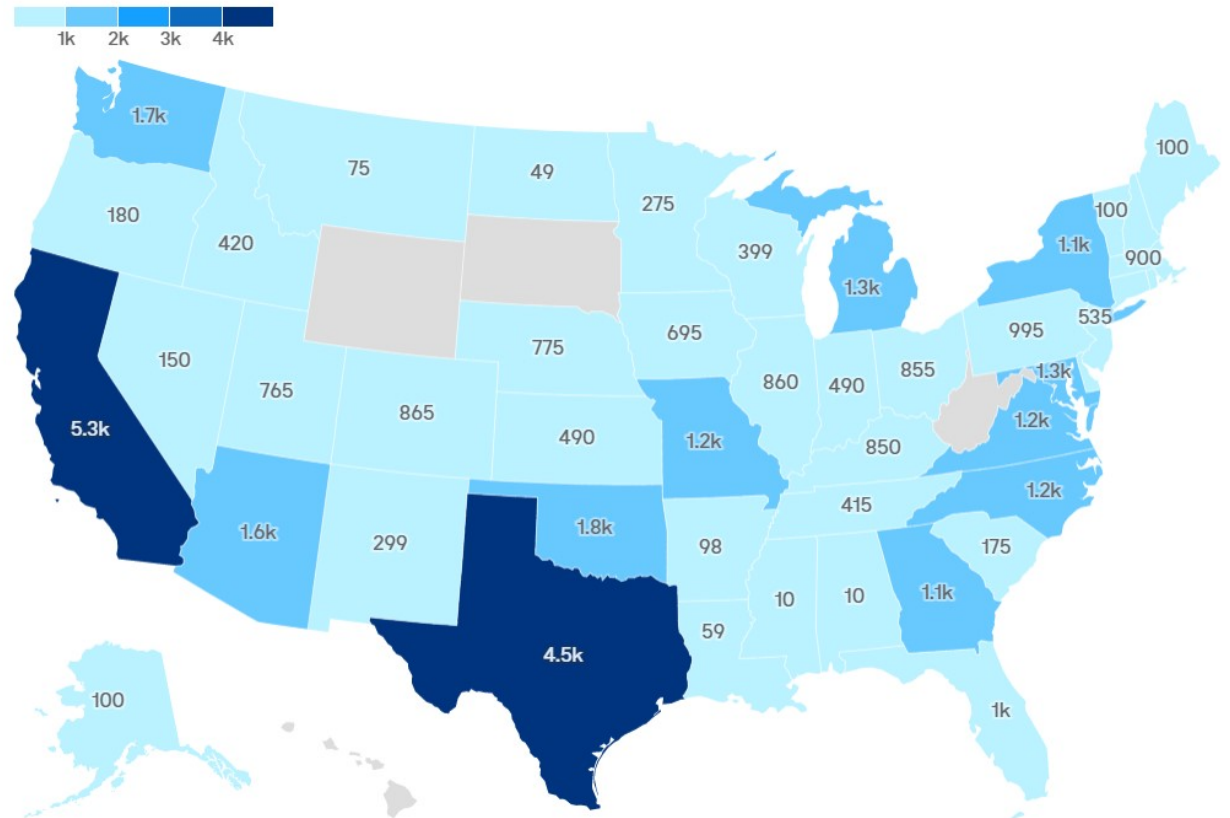

- **Operation Allies Welcome**

- ~37,000 have been resettled
- ~35,000 remain on military bases to be processed and resettled

- **Sponsor Circles Program**

- New program to get more U.S. citizens involved
- First families in program began resettling on December 7

Approved number of Afghan refugees by state

Data: White House; Chart: Jared Whalen/Axios

As of October, the last number we found for Wisconsin is now 850.